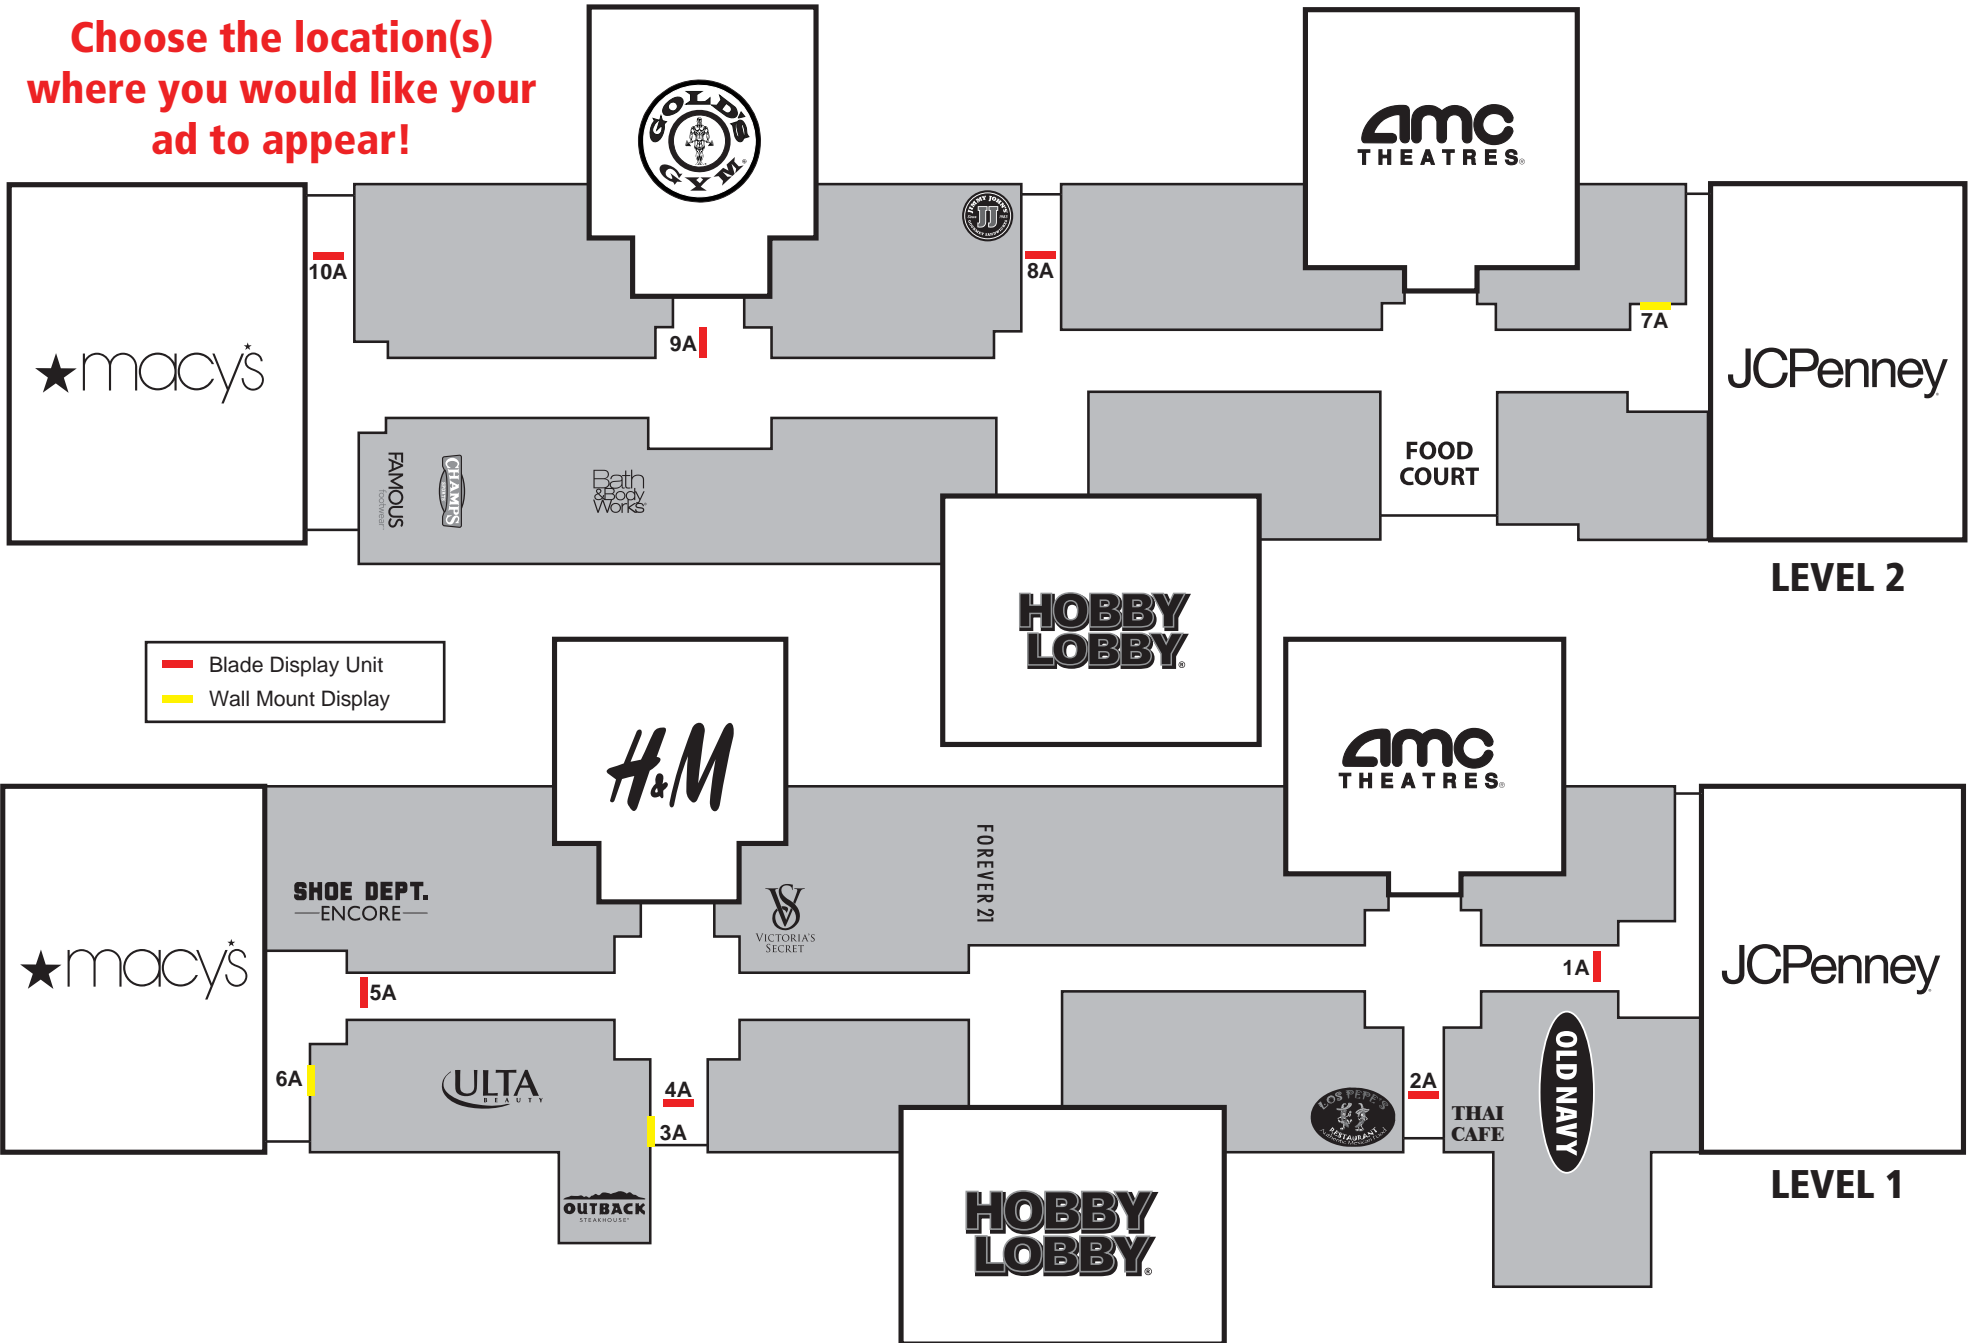

**Choose the location(s)
where you would like your
ad to appear!**

— Blade Display Unit
— Wall Mount Display

VANCOUVER MALL PANEL LOCATIONS

VANCOUVER MALL PANEL LOCATIONS